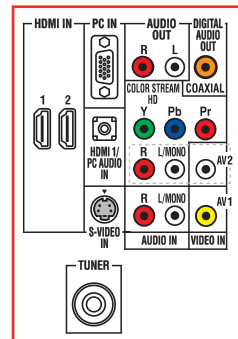

² If you decide to wall mount your Toshiba television, always use a UL Listed wall bracket appropriate for the size and weight of the television.

TERMINALS

Inputs

HDMI™ Digital Inputs	2
ColorStream® HD Component Video Input	1
S-Video	1
RCA-Video	1 rear
L-R Audio	1 rear
RF	1
PC Input	D-Sub 15

Outputs

Digital Audio Out	1 Coaxial (DVD only)
-------------------	----------------------

PRODUCT & PACKAGING

VESA® Mounting Pattern ²	200 x 100 mm
Unit Dimensions with stand (WHD) in.	26.81 x 20.23 x 8.93
Unit Dimensions without stand	26.81 x 18.52 x 3.91
Carton Dimensions	29.72 x 26.58 x 8.43
Unit Weight	19.4 lbs
Carton Weight	24.9 lbs
UPC Code	022265002292